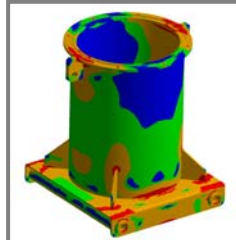

REFERENCE

**C2AE**

p. 16

RELATED PRODUCTS

**C2A-2,8**

**C2AP-1,1**

**PEA-1,1**

**MAXIMUM MATERIAL DENSITY**

**2,2 T/M<sup>3</sup>**

**APPLICATION**

**W.W.T.P.**

Reinforced top cover with sealing gasket to protect the engine and hydraulic unit

High-pressure hydraulic cylinders

Structure validated by Finite Elements Analysis

Clamshell design for dredge operations and complete load through maximum penetration force with wear resistant lips

**EQUIPMENT NEEDED**

- Hook(s) or lifting chain(s).
- Electric connection for hydraulic unit.