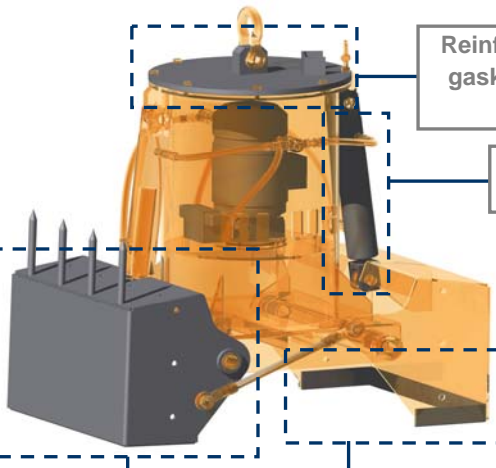

**2,2 T/M<sup>3</sup>**

**APPLICATION**

**W.W.T.P.**

Reinforced top cover with sealing gasket to protect the engine and hydraulic unit

High-pressure hydraulic cylinders

Structure validated by Finite Elements Analysis

Clamshell design for dredge operations and complete load through maximum penetration force with wear resistant lips

**EQUIPMENT NEEDED**

- Hook(s) or lifting chain(s).
- Electric connection for hydraulic unit.

**TECHNICAL INFORMATION**

- Robust structure in S355 J2G3 rolled steel.
- Leak-proof pressurized oil deposit.
- Reduced height, multi-stable, can work at any angle ( $\pm 60^\circ$ ).
- Anticorrosive and anti-oxidant surface treatment with EPOXI-TAR.
- Draining holes and/or cleaning gombs included.
- Design & fabrication according to standard FEM 1001/98 section I.
- CE conformity.