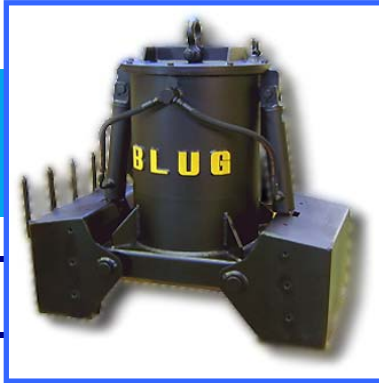

# BLUG<sup>®</sup>

Credeblug, s.l.

**MACHINE TYPE**

**UNDERWATER GRAB**

**WORKING SYSTEM**

**ELECTRO-HYDRAULIC**

**MATERIAL TO BE HANDLED**

**SUMERGED MATERIALS, SANDS... SPECIFIC FOR WASTE WATER TREATMENT PLANTS (W.W.T.P.)**

**2,2 T/M<sup>3</sup>**

**APPLICATION**

**W.W.T.P.**

Reinforced top cover with sealing gasket to protect the engine and hydraulic unit

High-pressure hydraulic cylinders

Structure validated by Finite Elements Analysis

Clamshell design for dredge operations and complete load through maximum penetration force with wear resistant lips

**EQUIPMENT NEEDED**

- Hook(s) or lifting chain(s).
- Electric connection for hydraulic unit.