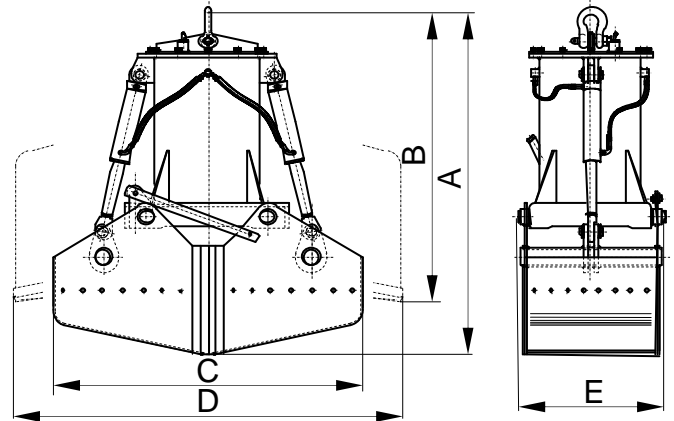

**2,2 T/M<sup>3</sup>**

**APPLICATION**

**W.W.T.P.**

Reinforced top cover with sealing gasket to protect the engine and hydraulic unit

High-pressure hydraulic cylinders

Structure validated by Finite Elements Analysis

Clamshell design for dredge operations and complete load through maximum penetration force with wear resistant lips

**EQUIPMENT NEEDED**

- Hook(s) or lifting chain(s).
- Electric connection for hydraulic unit.

**TECHNICAL INFORMATION**

- Robust structure in S355 J2G3 rolled steel.
- Leak-proof pressurized oil deposit.
- Reduced height, multi-stable, can work at any angle ( $\pm 60^\circ$ ).
- Anticorrosive and anti-oxidant surface treatment with EPOXI-TAR.
- Draining holes and/or cleaning gombs included.
- Design & fabrication according to standard FEM 1001/98 section I.
- CE conformity.

Reference	Capacity m <sup>3</sup>	Engine kW	Intensity 400 V A	Working pressure bar	Closing time s	Opening time s	Crane SWL t	Weight kg	Dimensions mm				
									A	B	C	D	E
C2AE-50	0,05	2,2	5,15	70	7,5	5,5	1	310	1150	1100	850	980	635
C2AE-100	0,1	2,2	5,15	70	7,5	5,5	1	330	1190	1100	950	1080	635
C2AE-150	0,15	2,2	5,15	70	7,5	5,5	1	340	1230	1100	995	1125	635
C2AE-250	0,25	2,2	5,15	70	7,5	5,5	1,25	380	1350	1100	1340	1420	635
C2AE-300	0,3	2,2	5,15	70	7,5	5,5	2	430	1385	1100	1375	1465	635
C2AE-500	0,5	3	6,7	95	7,5	5,5	2	520	1410	1100	1510	1500	885