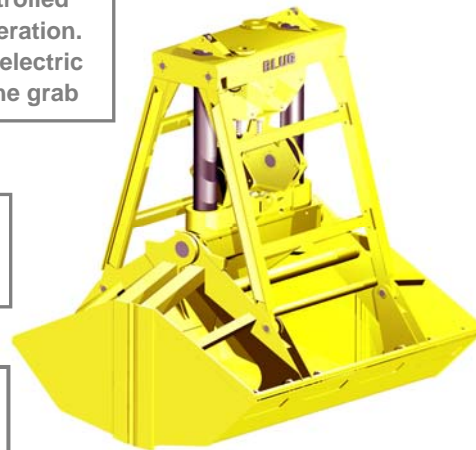

CM2-1,8

CM4-1,8

WORKING SYSTEM
MECHANICAL (RADIO CONTROLLED)

MAXIMUM MATERIAL DENSITY
1,8 T/M³

CABLE QUANTITY
1

MATERIAL TO BE HANDLED

CEMENT, CLINKER, BAUXITE, FELDSPAR, PILED AND BULK MATERIAL UP TO 1,8 t/m³ DENSITY

Damping system for grab's opening

Radio controlled opening operation. There is no electric supply to the grab

Unlocking system commanded by an hydraulic cylinder

Structure validated by Finite Elements Analysis

Clamshell design with optimal penetration that allows full loading in all the operations thanks to a kinematic design at lifting and penetration mode including wear resistant lips

EQUIPMENT NEEDED

- 1 lifting cable.

TECHNICAL INFORMATION

- Robust structure in S355 J2G3 rolled steel.
- Complete load through maximum penetration force.
- Design & fabrication according to standard FEM 1001/98 section I.
- CE conformity.