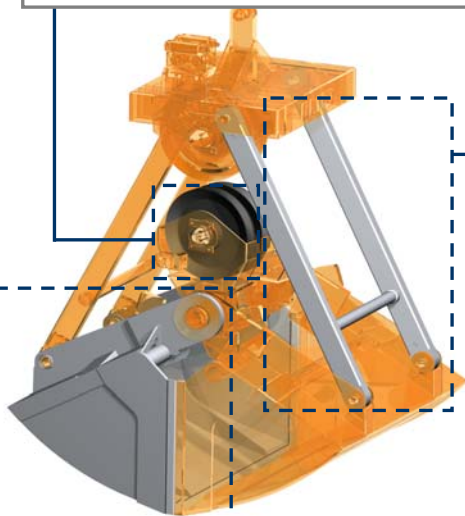

MATERIAL TO BE HANDLED

CEMENT, CLINKER, PILED AND BULK MATERIAL UP TO 1,8 t/m³ DENSITY

Pulleys block with tempered contact surfaces and mounted on cushions / rollings

Articulated arms to compensate disalignment between valves and top body

Structure validated by Finite Elements Analysis

Clamshell design with optimal penetration that allows full loading in all the operations thanks to a kinematic design at lifting and penetration mode including wear resistant lips

EQUIPMENT NEEDED

- 1 lifting cable.
- 1 opening / closing cable.

TECHNICAL INFORMATION

- Robust structure in S355 J2G3 rolled steel.
- Complete load through maximum penetration force.
- Design & fabrication according to standard FEM 1001/98 section I.
- CE conformity.

CM1-1,8

CM1R-1,8

CM4-1,8

Reference	Capacity m ³	Withdrawn cable m	Pulley Ø mm	Cable Ø mm	Crane SWL t	Weight kg	Dimensions mm					
							A	B	C	D	E	X
CM2-1000-1,8	1	5.350	355	18	4	1375	2200	2460	1560	1900	1600	175
CM2-1250-1,8	1,2	5.850	355	20	4	1485	2300	2570	1660	2150	1600	175
CM2-1500-1,8	1,5	6.800	355	22	5	1760	2620	3050	2020	2220	1800	210
CM2-2000-1,8	2	7.500	400	22	6,3	1928	2720	3210	2180	2410	1850	210
CM2-2250-1,8	2,25	7.500	400	24	8	2035	2770	3220	2180	2520	1900	210
CM2-2500-1,8	2,5	7.250	400	26	8	2574	2860	3260	2140	2480	2050	250
CM2-3000-1,8	3	8.000	400	26	10	2640	2930	3410	2320	2600	2200	250
CM2-3500-1,8	3,5	8.550	400	28	10	2728	2990	3520	2440	2720	2300	250
CM2-4000-1,8	4	9.050	500	30	12	3300	3400	3830	3580	3280	2300	260
CM2-4500-1,8	4,5	9.050	500	30	12	3410	3460	3840	2580	3400	2400	260
CM2-5000-1,8	5	9.350	500	32	16	3564	3500	3900	2650	3480	2500	260