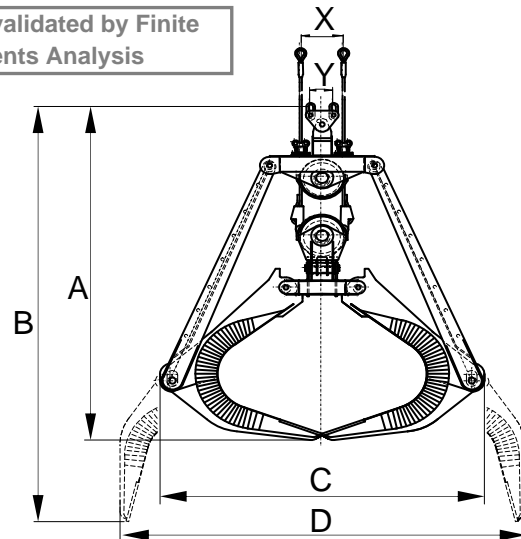

More information:
www.blug.es/eng/productos/

BLUG®
Credeblug, s.l.

MACHINE TYPE
ORANGE PEEL GRAB

WORKING SYSTEM
MECHANICAL

MATERIAL TO BE HANDLED

CORE SCRAP, PIG-IRON, STONES, SLAG, OA SCRAP, GREEN PELLETS, BLAST FURNACE...

Complete load through maximum penetration force applied with special profile jaws designed for the product

Pulleys block with tempered contact surfaces and mounted on cushions / rollings

Rotating spudding beam to compensate cable's position when working in sloping position

Special penetration teeth built in wear resistant manganese steel

Structure validated by Finite Elements Analysis

REFERENCE

PM4-3

p. 13

RELATED PRODUCTS

MAXIMUM MATERIAL DENSITY

3 T/M³

CABLE QUANTITY

4

EQUIPMENT NEEDED

- 2 lifting cables.
- 2 opening / closing cables.

TECHNICAL INFORMATION

- Robust structure in S355 J2G3 rolled steel.
- Complete load through maximum penetration force.
- Design & fabrication according to standard FEM 1001/98 section I.
- CE conformity.

Reference	Capacity	Jaw quantity	Withdrawn rope	Pulley Ø	Cable Ø	Crane SWL	Weight		Dimensions					
	m³						kg	A	B	C	D	X	Y	
PM4-2000-3	2	6	8000	400	18	12,5	4800	2650	3200	2620	3470	430	220	
PM4-2500-3	2,5	6	9000	400	18	16	5890	2860	3480	2820	3700	430	220	
PM4-3200-3	3,2	6	10000	450	20	18	6900	3150	3770	3100	4100	480	220	
PM4-4000-3	4	6	11000	450	20	25	7500	3800	4500	3600	4600	480	220	
PM4-5000-3	5	6	12410	450	20	30	9200	4570	5670	3950	4920	480	220	
PM4-6300-3	6,3	6	13275	500	24	32	11300	4885	6065	4225	5265	530	240	
PM4-8000-3	8	8	14375	500	24	40	12800	5295	6565	4580	5700	530	240	
PM4-10000-3	10	8	16080	560	26	50	14100	5720	7100	4915	6160	595	280	
PM4-12500-3	12,5	8	16725	630	28	60	16800	6150	7635	5320	6628	670	320	
PM4-15000-3	15	8	17700	630	28	70	18600	6520	8090	5635	7020	670	320	
PM4-17500-3	17,5	8	18705	630	28	80	20800	6920	8200	5835	7170	835	500	

SUBJET TO CHANGE WITHOUT NOTICE.

Reeving system: 1:5

You can request any model's offer visiting our web site www.blug.es or sending an email to comercial@blug.es